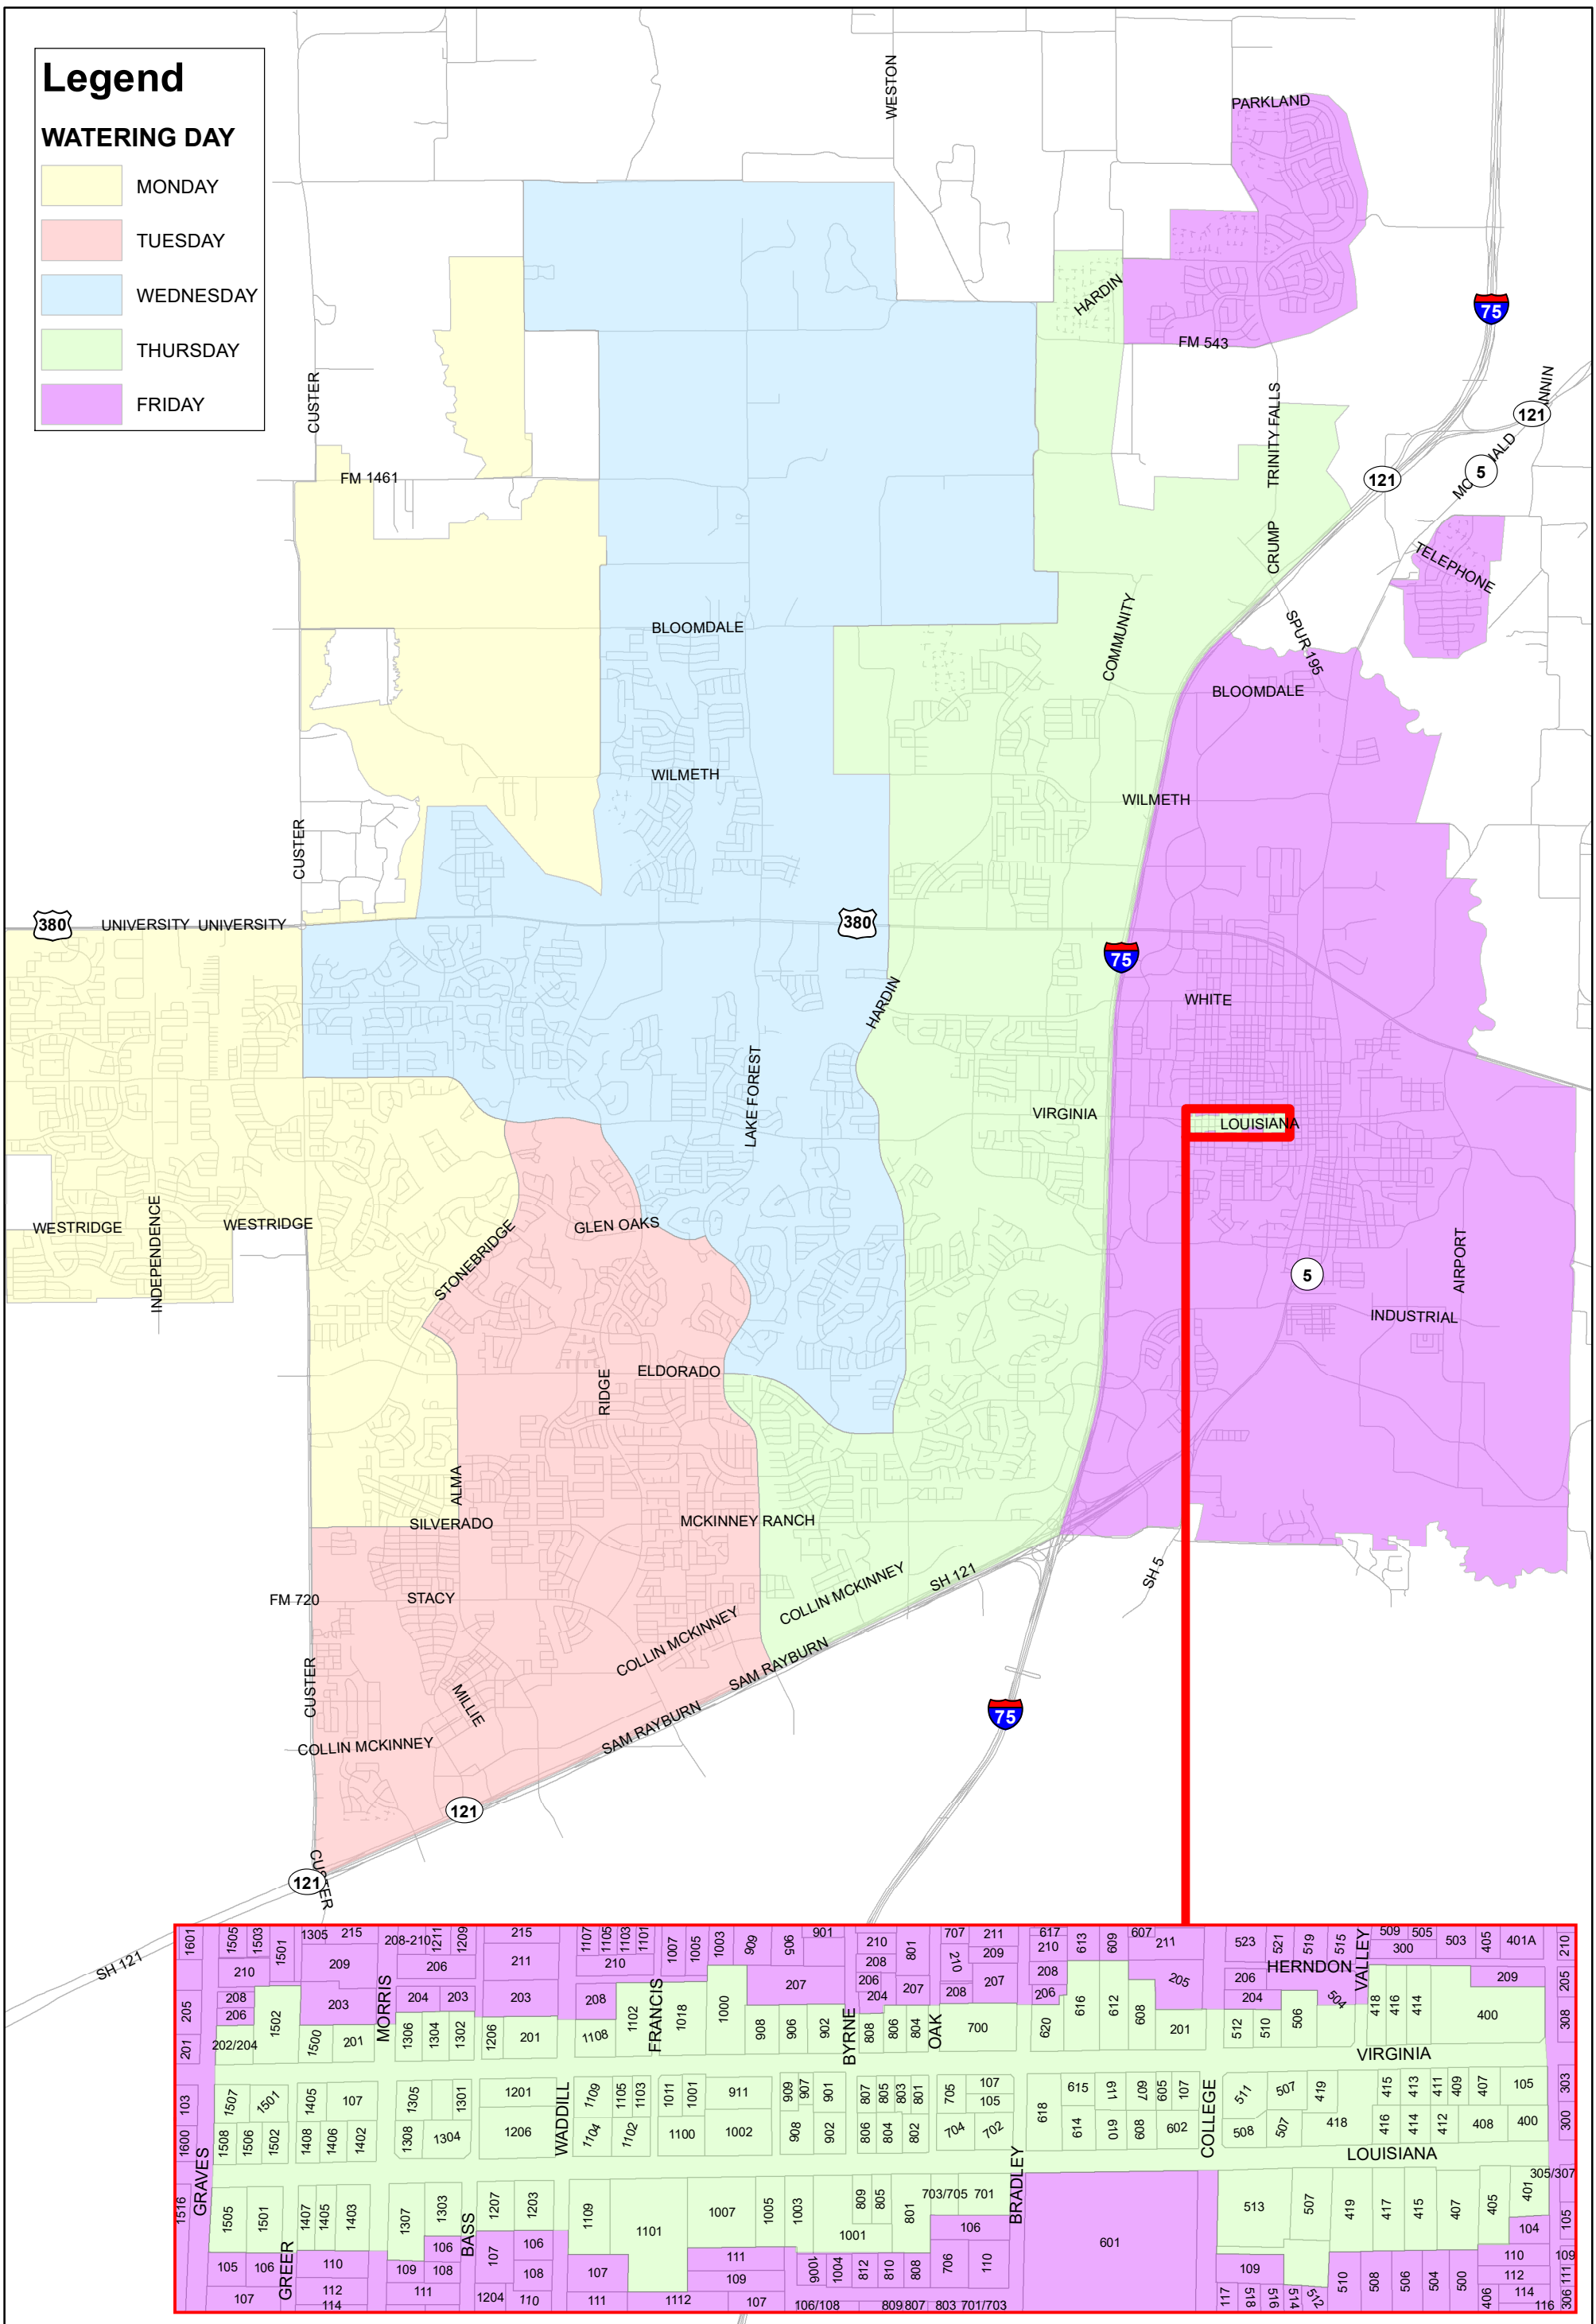

Legend

WATERING DAY

- MONDAY
- TUESDAY
- WEDNESDAY
- THURSDAY
- FRIDAY

Watering Day Zones

5/11/2021