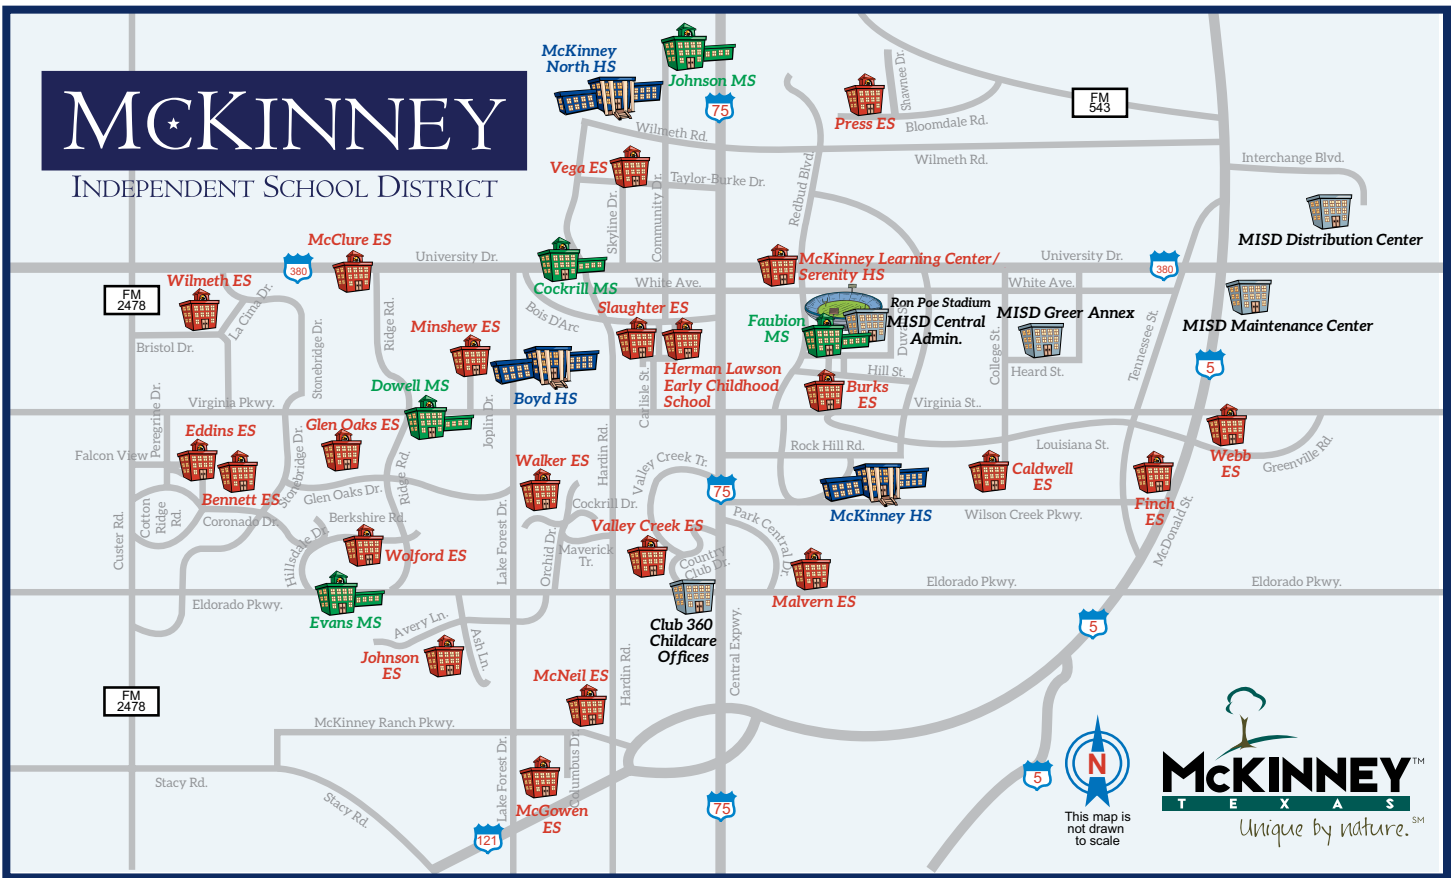

MCKINNEY

INDEPENDENT SCHOOL DISTRICT

ELEMENTARY SCHOOLS

Bennett Elementary
7760 Coronado Dr.
McKinney, TX 75070
469-302-5400

Burks Elementary
1801 Hill St.
McKinney, TX 75069
469-302-6200

Caldwell Elementary
601 W. Louisiana St.
McKinney, TX 75069
469-302-5500

Eddins Elementary
311 Peregrine Dr.
McKinney, TX 75070
469-302-6600

Finch Elementary
1205 S. Tennessee St.
McKinney, TX 75069
469-302-5600

Glen Oaks Elementary
6100 Glen Oaks Dr.
McKinney, TX 75070
469-302-6400

Herman Lawson Early Childhood School
500 Dowell St.
McKinney, TX 75071
469-302-2400

Johnson Elementary
3400 Ash Ln.
McKinney, TX 75070
469-302-6500

Malvern Elementary
1100 Eldorado Pkwy.
McKinney, TX 75069
469-302-5300

McClure Elementary
1753 N. Ridge Rd.
McKinney, TX 75071
469-302-9400

McGowen Elementary
4300 Columbus Dr.
McKinney, TX 75070
469-302-7500

McNeil Elementary
3650 Hardin Blvd.
McKinney, TX 75070
469-302-5200

Minshe Elementary
300 Joplin Dr.
McKinney, TX 75071
469-302-7300

Press Elementary
4101 Shawnee Dr.
McKinney, TX 75071
469-302-7600

Slaughter Elementary
2706 Wolford St.
McKinney, TX 75071
469-302-6100

Valley Creek Elementary
2800 Valley Creek Tr.
McKinney, TX 75070
469-302-4800

Vega Elementary
2511 Cattleman Dr.
McKinney, TX 75071
469-302-5100

Walker Elementary
4000 Cockrill Dr.
McKinney, TX 75070
469-302-4600

Webb Elementary
810 E. Louisiana St.
McKinney, TX 75069
469-302-6000

Wilmeth Elementary
901 La Cima Dr.
McKinney, TX 75071
469-302-7400

Wolford Elementary
6951 Berkshire Rd.
McKinney, TX 75070
469-302-4700

Cockrill Middle School
1351 N. Hardin Blvd.
McKinney, TX 75071
469-302-7900

Dowell Middle School
301 S. Ridge Rd.
McKinney, TX 75070
469-302-6700

Evans Middle School
6998 W. Eldorado Pkwy.
McKinney, TX 75070
469-302-7100

Faubion Middle School
2000 Rollins St.
McKinney, TX 75069
469-302-6900

Scott Johnson Middle School
3400 Community Blvd.
McKinney, TX 75071
469-302-4900

McKinney Boyd High School
600 N. Lake Forest Dr.
McKinney, TX 75071
469-302-3400

McKinney High School
1400 E. Wilson Creek Pkwy.
McKinney, TX 75069
469-302-5700

McKinney North High School
2550 Wilmeth Rd.
McKinney, TX 75071
469-302-4300

ALTERNATIVE SCHOOLS

**McKinney Learning Center/
Serenity High School**
2100 White Ave.
McKinney, TX 75069
469-302-7800

ADMINISTRATION FACILITIES

MISD Central Administration
1 Duvall St.
McKinney, TX 75069
469-302-4000

MISD Greer Annex
510 Heard St.
McKinney, TX 75069
469-302-6302

MISD Central Distribution Center
412 Interchange St.
McKinney, TX 75071
469-302-4250

MISD Maintenance Center
800 N. McDonald St.
McKinney, TX 75069
469-302-4280

Club 360 Childcare Offices
2107 W. Eldorado Pkwy. Suite 109
McKinney, Texas 75070
972-569-6235

mckinneyisd.net/campuses