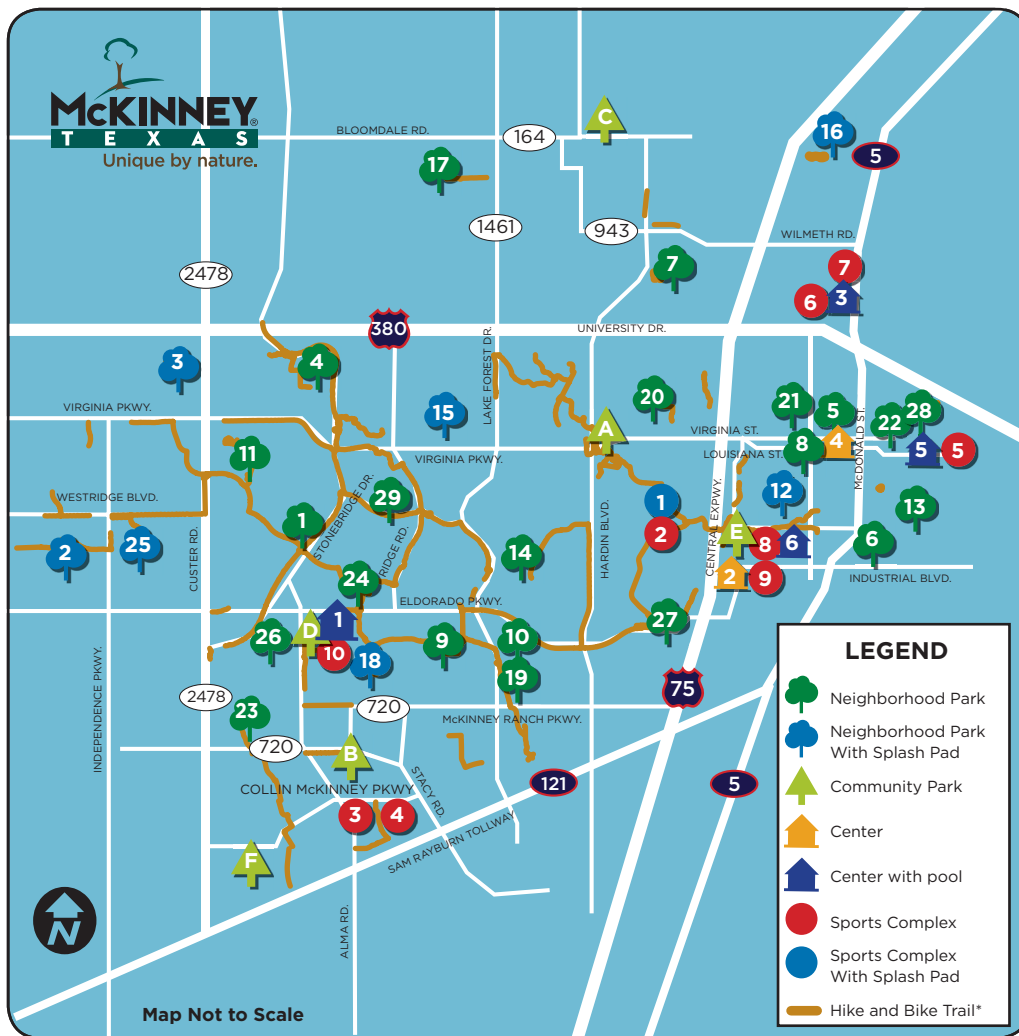

McKinney Parks & Centers

*A detailed map for the Hike and Bike Trails can be found at www.mckinneytexas.org/trails

NEIGHBORHOOD PARKS

1 A. Hardy Eubanks Jr. Park 7801 Round Hill Rd. Bennett Elementary-MISD	11 Falcon Creek Park 301 Peregrine Dr. C. T. Eddins Elementary-MISD	21 Murphy Park 1601 W. Josephine St.
2 Ash Woods Park 10301 JFK Blvd. Mooneyham Elementary - FISD	12 Finch Park 301 W. Standifer St.	22 Old Settler's Park 1201 E. Louisiana St. Webb Elementary-MISD
3 Aviator Park 1201 Monticello Dr.	13 Fitzhugh Park 700 Fitzhugh Dr.	23 Rowlett Creek Park 4200 Big Fork Trl. Ogle Elementary-FISD
4 Carey Cox Memorial Park 1611 N. Stonebridge Dr. Wilmeth Elementary-MISD	14 Hill Top Park 1850 Winding Brook Dr. Walker Elementary-MISD	24 Serenity Park 6701 Berkshire Rd. Wolford Elementary & Evans Middle-MISD
5 Central Park 105 W. Hunt St.	15 Horizon Park 401 Flatrock Dr. Minshew Elementary-MISD	25 Dr. Mack Hill Park (Formerly Sonntag Park) 1849 Reagan Dr. Sonntag Elementary-FISD
6 Cottonwood Park 212 McMakin St.	16 Inspiration Park 4212 Shawnee Dr. Naomi Press Elementary - MISD	26 Tom Allen, Jr. Park 3301 Bahnman Dr.
7 Dr. Charles McKissick Park 2702 Taylor-Burk Dr. Vega Elementary-MISD	17 Jim Ledbetter Park 3212 Bluewood Baker Elementary-PISD	27 Valley Creek Park 2750 Valley Creek Trl. Valley Creek Elementary-MISD
8 Dr. Glenn Mitchell Memorial Park 300 W. Louisiana St.	18 John M. Whisenant Park 3701 Hudson Crossing Edris Elliott Elementary-FISD	28 Wattley Park 912 Charleston St.
9 E. A. Randles Park 5400 Cedar Elm Dr. Reuben Johnson Elementary-MISD	19 Katherine B. Winniford Park 4900 Highlands Dr.	29 W. B. Finney Park 6350 Glen Oaks Dr. Glen Oaks Elementary-MISD
10 E.L. (Tinker) Taylor Park 4301 W. Eldorado Pkwy.	20 Mary Will Craig Park 2701 Bois D'Arc Dr. Slaughter Elementary-MISD	

COMMUNITY PARKS

- A Bonnie Wenk Park & Dog Park
  2996 Virginia Pkwy.
- B Cape Myrtle Trails of McKinney World Collection Park
  6452 Collin McKinney Pkwy.
- C Erwin Park
  4300 CR 1006
- D Gabe Nesbitt Community Park & Skate Park
  7001 Eldorado Pkwy.
- E Towne Lake Recreation Area
  1405 Wilson Creek Pkwy.
- F Veterans Memorial Park in McKinney
  6053 Weiskopf Ave.

CENTERS

- 1 Apex Centre
  Aquatic and fitness facility
  3003 Alma Rd.
- 2 Community Center
  2001 S. Central Expwy.
- 3 Juanita Maxfield Aquatic Center
  1701 N. McDonald St.
- 4 McKinney Performing Arts Center
  111 N. Tennessee St.
- 5 Old Settler's Recreation Center & Aquatic Center
  1201 E. Louisiana St.
- 6 Senior Recreation Center & Pool
  1400 S. College St.

SPORTS COMPLEXES